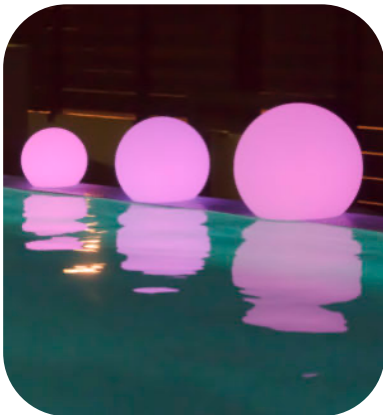

Vitrine (175 x 73cm)
Showcase (175 x 73cm)

Estante branca (182 x 182cm)
White Bookcase (182 x 182cm)

Bola iluminada (30cm & 50cm)
LED floating ball (30cm & 50cm)

Cubo iluminado (40cm)
LED Cub (40cm)

Candeeiro LED (110cm)
LED Lamp (110cm)