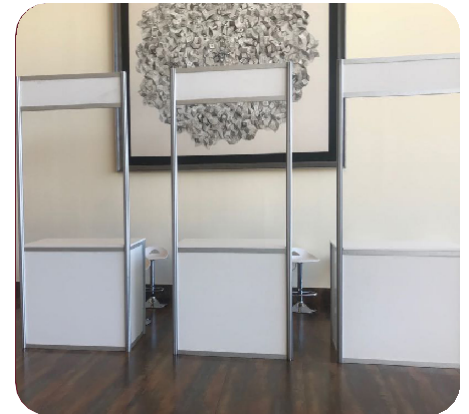

Balcão (1m x 1m x 0,50m)
Personalizável e com iluminação LED
Counter (1m x 1m x 0,50m)
Custom and with LED lighting

Balcão (2m x 1m x 0,50m)
Personalizável e com iluminação LED
Counter (2m x 1m x 0,50m)
Custom and with LED lighting

Balcão para recepção (1mx1mx0,5m)
Personalizável e com iluminação LED
Reception Counter (1m x 1m x 0,50m)
Custom and with LED lighting

Balcão (2 x 1 x 0,50m) Personalizável
Counter (2 x 1 x 0,50m) Custom

Balcão (5 x 1 x 0,50m) Personalizável
Counter (5 x 1 x 0,50m) Custom

Bancos altos
Bar stools

Bancos altos e mesa bistro
Bar stool and bistro table

Sofá de 2 lugares
2 Seater sofa

Pufs branco XXL (160cm)
XXL White poufs (160cm)

Vitrine (175 x 73cm)
Showcase (175 x 73cm)

Estante branca (182 x 182cm)
White Bookcase (182 x 182cm)

Bola iluminada (30cm & 50cm)
LED floating ball (30cm & 50cm)

Cubo iluminado (40cm)
LED Cub (40cm)

Candeeiro LED (110cm)
LED Lamp (110cm)